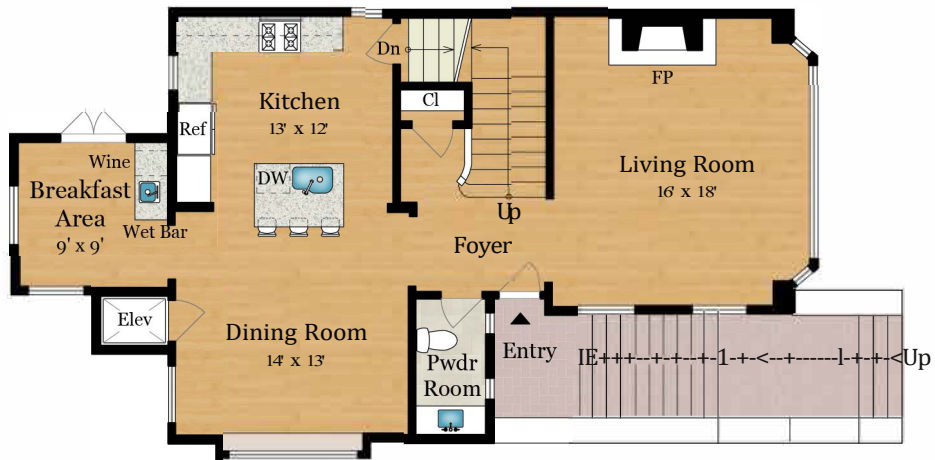

20 ASHBURY TERRACE

SAN FRANCISCO, CA 94117

MAIN LEVEL

UPPER LEVEL 1

UPPER LEVEL 2

LOWER LEVEL

All measurements are approximate. While deemed reliable, no information on these floor plans should be relied upon without independent verification.