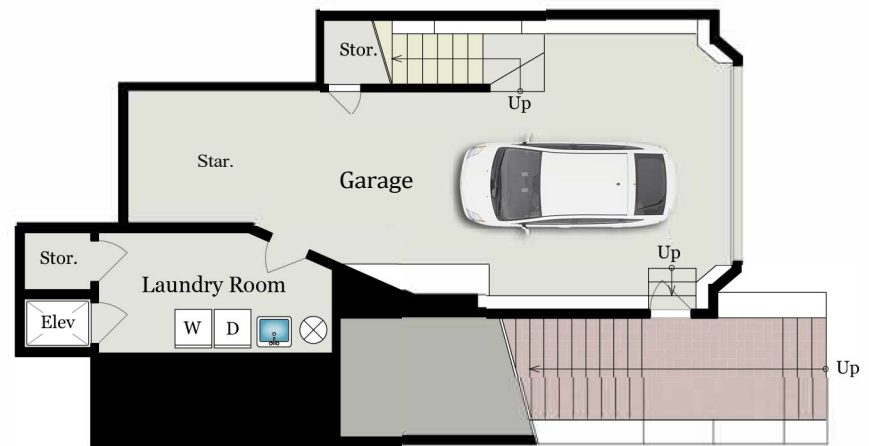

20 ASHBURY TERRACE

SAN FRANCISCO, CA 94117

MAIN LEVEL

UPPER LEVEL 1

UPPER LEVEL 2

LOWER LEVEL

All measurements are approximate. While deemed reliable, no information on these floor plans should be relied upon without independent verification.